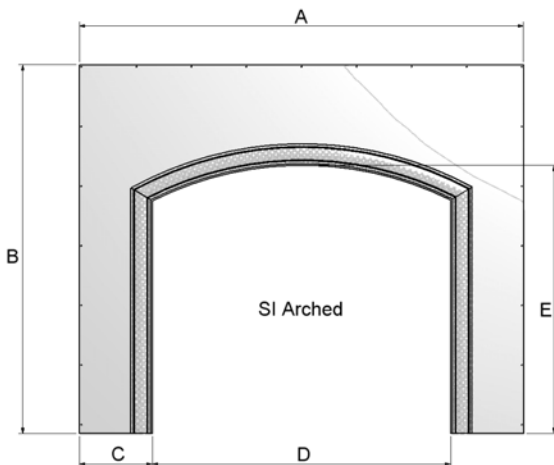

Warmington Register Plate Details

Open Gas Fire

Firebox Size	A	B	C	D	E
SG 700	1090	840	195	700	600
SG 780	1170	840	195	780	600
SG 900	1290	840	195	900	600
SG 1100	1490	840	195	1100	600

Open Wood Fire

Firebox Size	A	B	C	D	E
SI 600	980	915	210	560	625
SI 700	1080	915	210	660	625
SI 700T	1080	965	210	660	675
SI 780	1160	915	210	740	625
SI 780T	1160	995	210	740	705
SI 900	1280	1065	210	860	775

Note:

Cover Register by any 15mm at sides and top with a mantel
See details on product specification

Due to continued product improvement, Warmington Ind LTD reserves the right to change product specifications without prior notification.