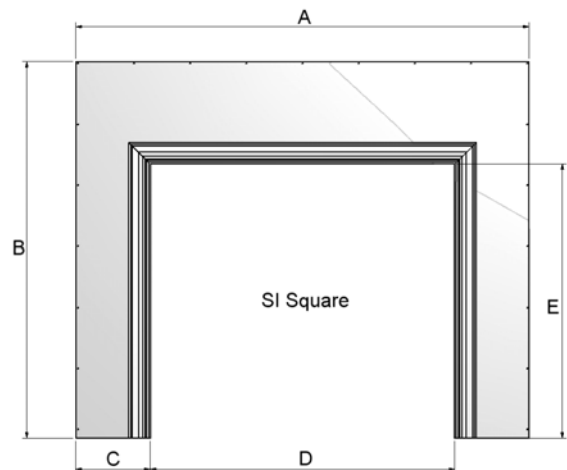

Warmington Register Plate Details

Open Gas Fire

Firebox Size	A	B	C	D	E
SG 700	1090	840	195	700	600
SG 780	1170	840	195	780	600
SG 900	1290	840	195	900	600
SG 1100	1490	840	195	1100	600

Open Wood Fire

Firebox Size	A	B	C	D	E
SI 600	980	915	210	560	625
SI 700	1080	915	210	660	625
SI 700T	1080	965	210	660	675
SI 780	1160	915	210	740	625
SI 780T	1160	995	210	740	705
SI 900	1280	1065	210	860	775

Note:

Cover Register by any 15mm at sides and top with a mantel
See details on product specification

Due to continued product improvement, Warmington Ind LTD reserves the right to change product specifications without prior notification.