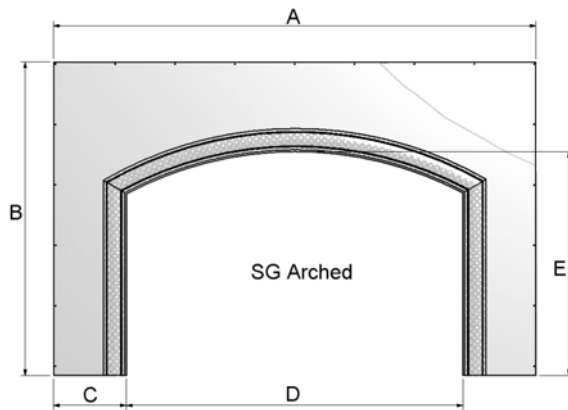

Warmington Register Plate Details

Open Gas Fire

Firebox Size	A	B	C	D	E
SG 700	1090	840	195	700	600
SG 780	1170	840	195	780	600
SG 900	1290	840	195	900	600
SG 1100	1490	840	195	1100	600

Open Wood Fire

Firebox Size	A	B	C	D	E
SI 600	980	915	210	560	625
SI 700	1080	915	210	660	625
SI 700T	1080	965	210	660	675
SI 780	1160	915	210	740	625
SI 780T	1160	995	210	740	705
SI 900	1280	1065	210	860	775

Note:

Cover Register by any 15mm at sides and top with a mantel
See details on product specification

Due to continued product improvement, Warmington Ind LTD reserves the right to change product specifications without prior notification.