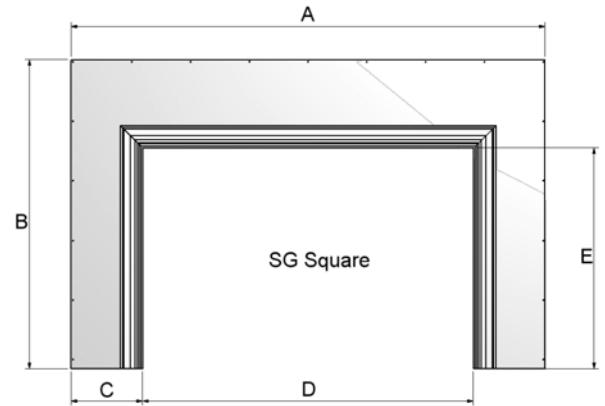

Warmington Register Plate Details

Open Gas Fire

Firebox Size	A	B	C	D	E
SG 700	1090	840	195	700	600
SG 780	1170	840	195	780	600
SG 900	1290	840	195	900	600
SG 1100	1490	840	195	1100	600

Open Wood Fire

Firebox Size	A	B	C	D	E
SI 600	980	915	210	560	625
SI 700	1080	915	210	660	625
SI 700T	1080	965	210	660	675
SI 780	1160	915	210	740	625
SI 780T	1160	995	210	740	705
SI 900	1280	1065	210	860	775

Note:

Cover Register by any 15mm at sides and top with a mantel
See details on product specification

Due to continued product improvement, Warmington Ind LTD reserves the right to change product specifications without prior notification.